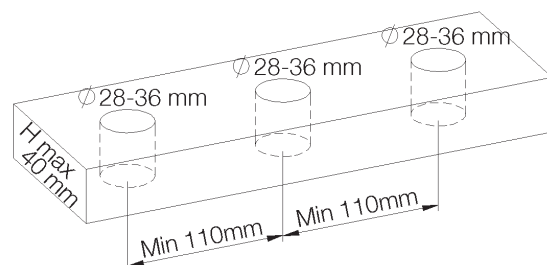

PRODUCT TECHNICAL SHEET

Collection : **DYNAMIC**

Ref. : **4027.--.26**

Batterie de cuisine 3 trous, grand bec mobile 235mm

3-gats keukenmengkraan, grote draaibare uitloop 235mm

3-hole kitchen mixer, great swivel spout 235mm

Picture

Product details

Internal mechanism : Ceramic valve 1/4 turn

Technical drawing

RA1.V01