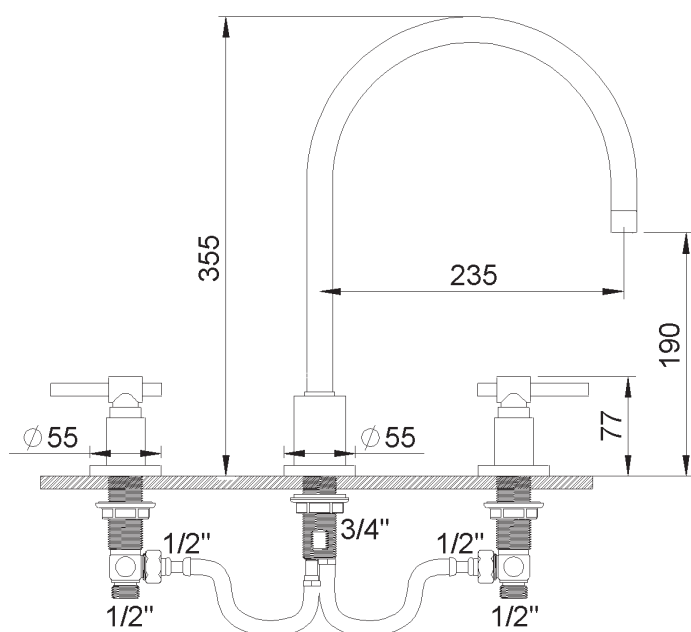

PRODUCT TECHNICAL SHEET

Collection : **DYNAMIC**

Ref. : **4027.--.26**

Batterie de cuisine 3 trous, grand bec mobile 235mm

3-gats keukenmengkraan, grote draaibare uitloop 235mm

3-hole kitchen mixer, great swivel spout 235mm

Picture

Product details

Internal mechanism : Ceramic valve 1/4 turn

Technical drawing

RA1.V01